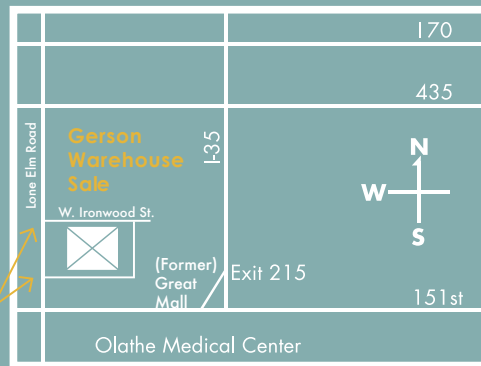

THE GERSON
COMPANIES'

Spring & Summer Warehouse Sale

Retailer/Wholesaler Only

Thursday, April 5th - 2018, 8am - 4pm

Open to the Public

April 6th to May 25th

Sale Hours:

Monday to Saturday, 9am - 4pm

Sunday, 12pm - 4pm

1450 S. Lone Elm Road, Olathe, KS 66061

Please Note: Access to our warehouse sale is no longer available off of 151st St.

Please enter the property from Lone Elm Road side entrance or from the north off of W. Ironwood St.

Access to Warehouse Sale

“ALL SALE PRICES ARE STICKERED ON THE PRODUCTS”
SOLD WITH OUR RED PRICE STICKERS

ALL RETAILERS MUST PRESENT A COPY OF TAX EXEMPTION STATUS AT CHECKOUT OR PAY SALES TAX. Cash, check, and credit cards accepted. (MC, VISA, Discover ONLY). In order to provide the best selection of product each day we open and close promptly using the hours posted. While we hope that every customer is satisfied with their purchases, sometimes issues arise with the actual product or your receipt. Our policy is that all sales are final. Please check your receipt prior to leaving the sale for mistakes. Please bring the issue to the attention of the sales manager on duty as soon as possible. We will make every effort to come to a fair resolution of the problem.

COME EARLY FOR THE BEST SELECTIONS! facebook.com/gersondeals