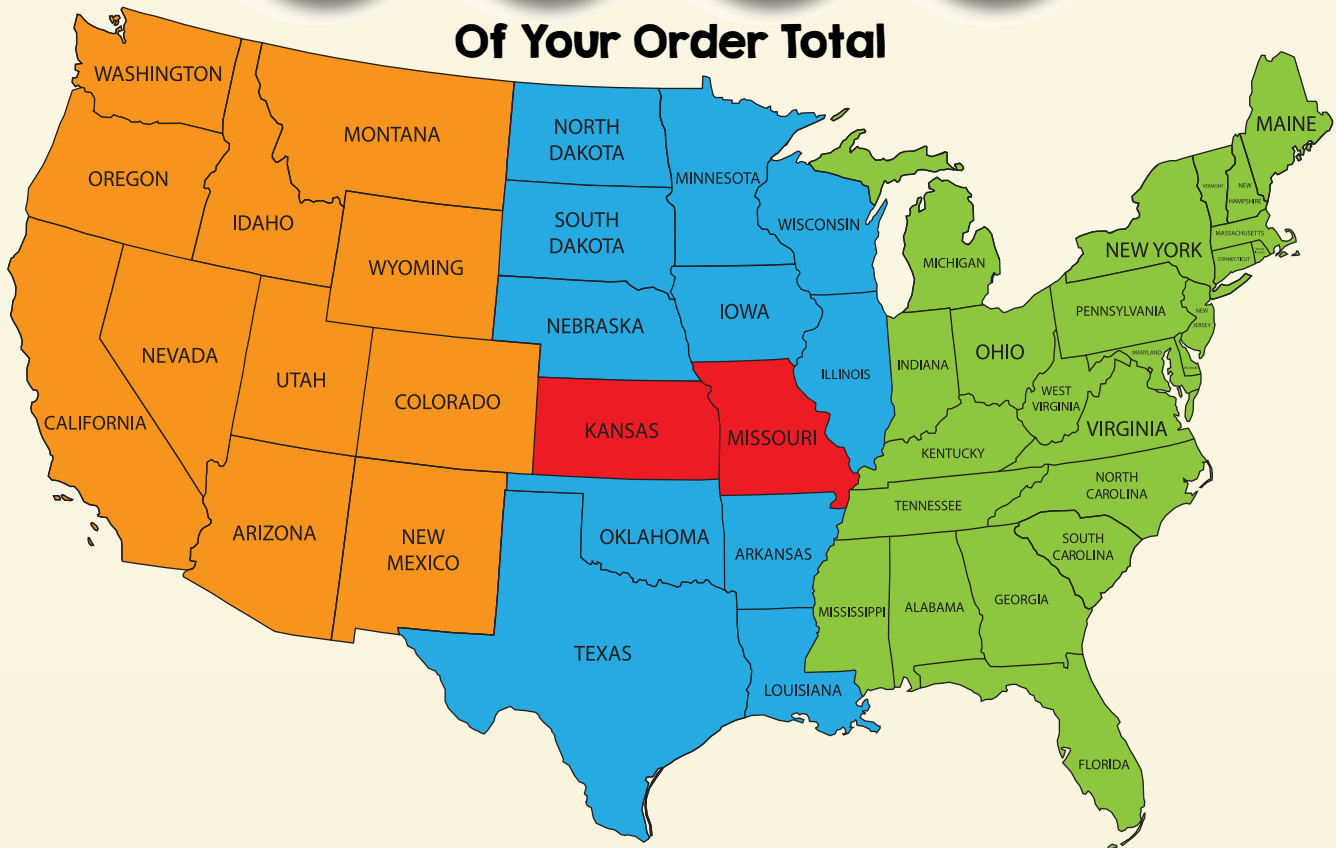

Rates reviewed semi-annually - Some restrictions apply. Flat rate shipping is based on dock to dock shipping.
Effective 6/1/2017 - Additional $40 fee per shipment applies for each specialized service request such as Lift-Gate delivery, Inside Delivery (10 ft inside the door) and Residential delivery.